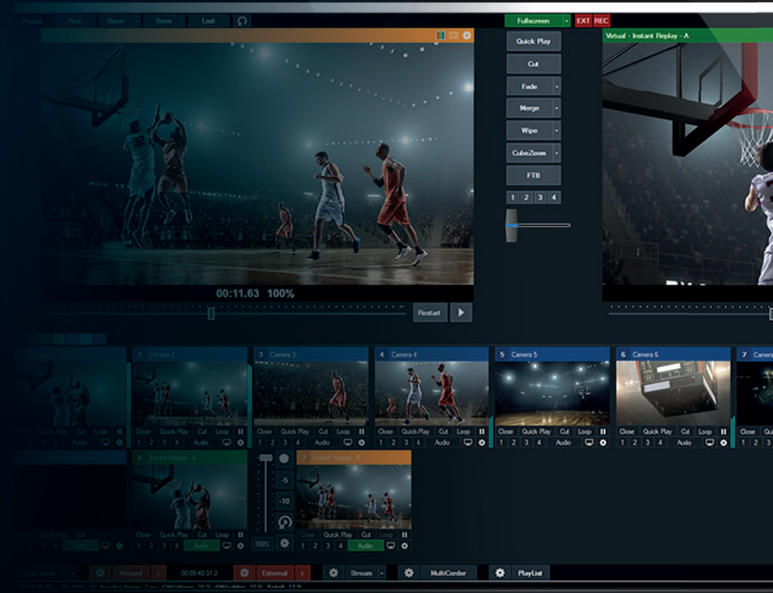

Revolutionary smart score and timekeeper service system for every sport and for any digital screen in your place.

Our unique system is a must for every sports venue.

Give more fun and more experiences to your fans.

Your fans deserve it !

● **SCOREBOARD**
●●● system.com

MAIN FEATURES:

- ✓ SCOREBOARD
- ✓ SUBSTITUTIONS & PENALTIES
- ✓ GAME TIME
- ✓ ALL GAME INFORMATIONS
- ✓ TEAM ROASTERS AND LOGOS
- ✓ CONECTIVITY WITH OTHER APP & HW

VISUAL FEATURES:

- ✓ CUSTOM LAYOUTS
- ✓ DESIGNER TOOL
- ✓ EVENT PLAYBACK
- ✓ VIDEO PLAYER

FC Viktoria Plzeň

LIVE PRODUCTION STUDIO

Control your digital screens and stream it live to your fans.

Solution for recording and managing all digital media.

- For live production in the match.
- For referee to quickly and comfortably assess game situations.
- For teams to work with game records to get statistic and real-time analysis.

SMART VIDEO SYSTEM

Analysis & statistics