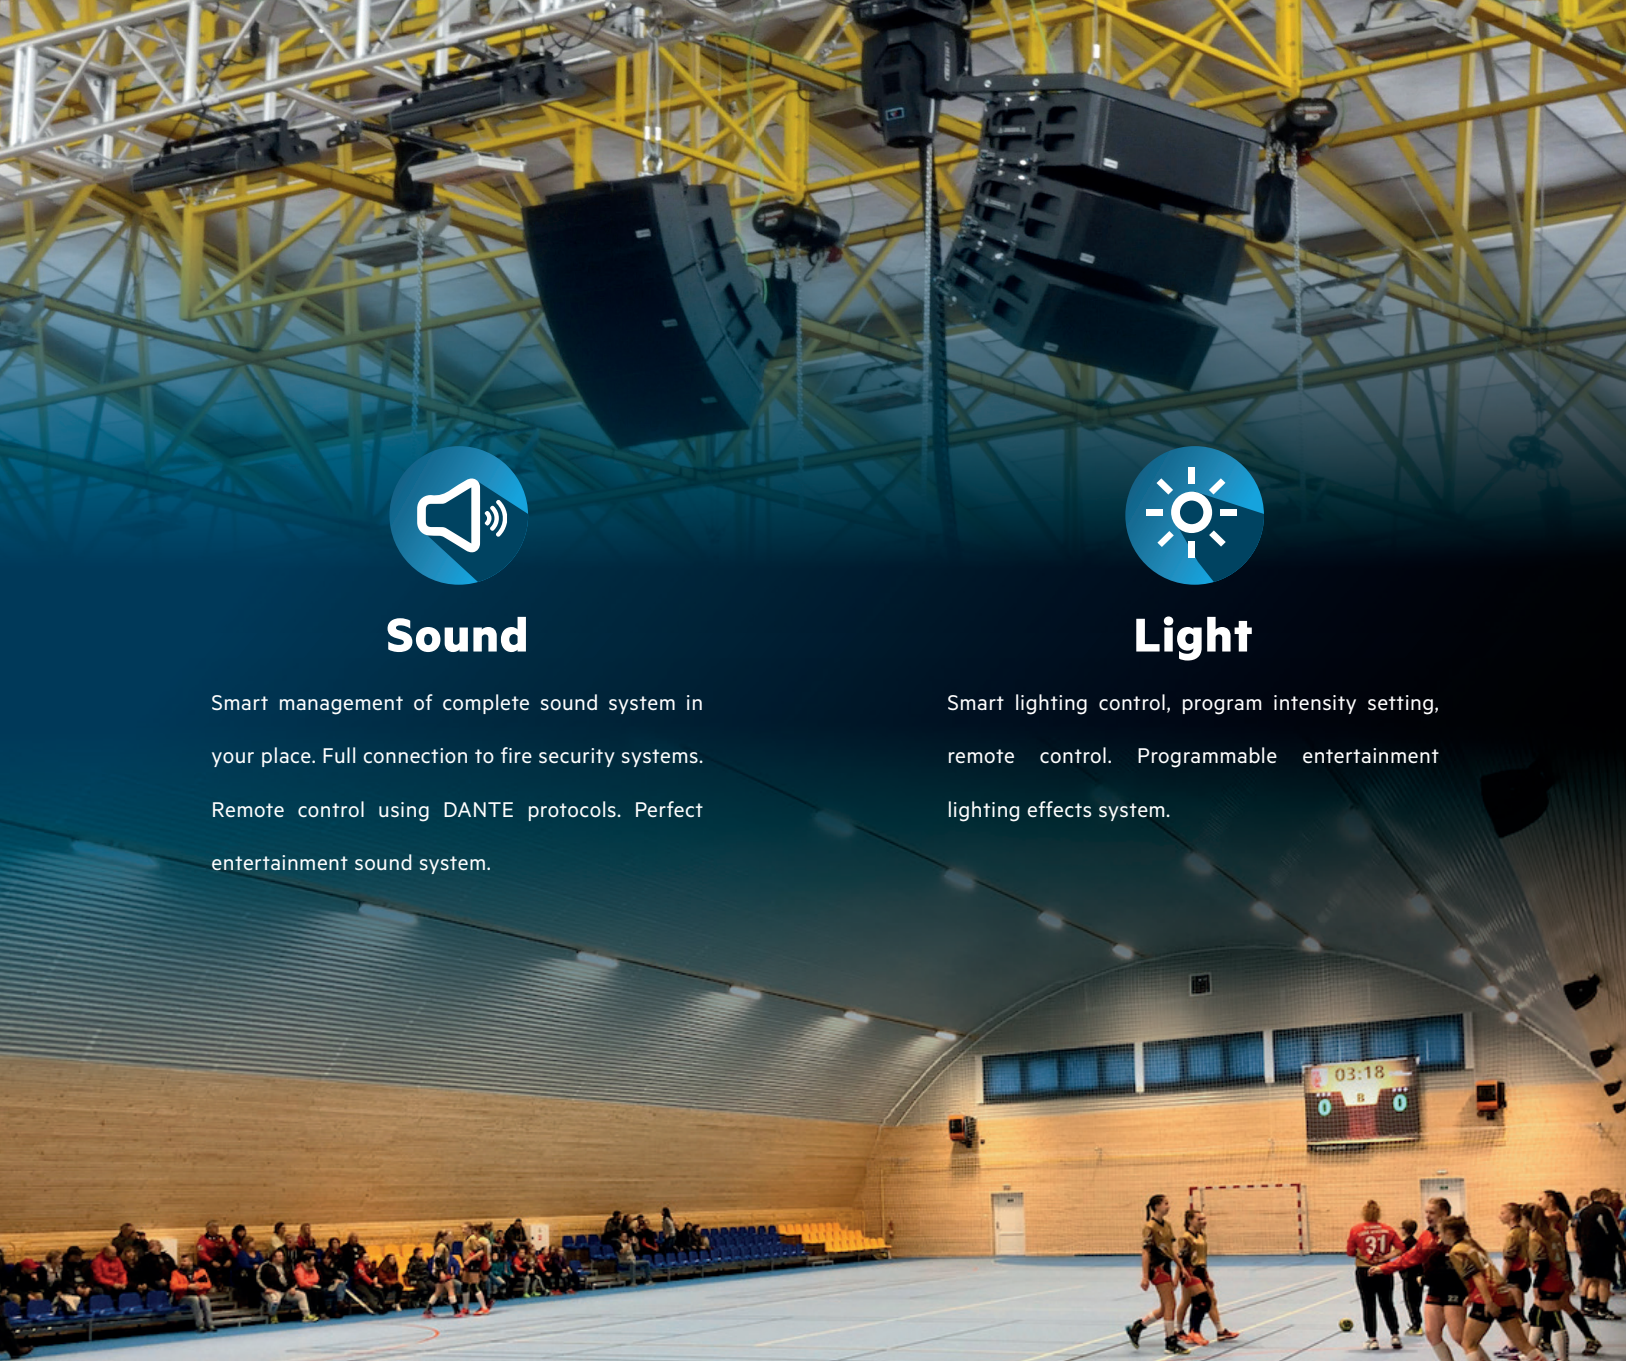

MADRIX
MUSIC MAKES THE LIGHT

iLED.CZ

BOSE
Better sound through research.

QPRO
AUDIO

PS50

VERSE

Sound

Smart management of complete sound system in your place. Full connection to fire security systems. Remote control using DANTE protocols. Perfect entertainment sound system.

Light

Smart lighting control, program intensity setting, remote control. Programmable entertainment lighting effects system.

Rank	Name	Country	Time
1
2
3
4
5
6
7
8
9
10

18:32:40
OSTRAVA

1:00

srdce v přímém přenosu